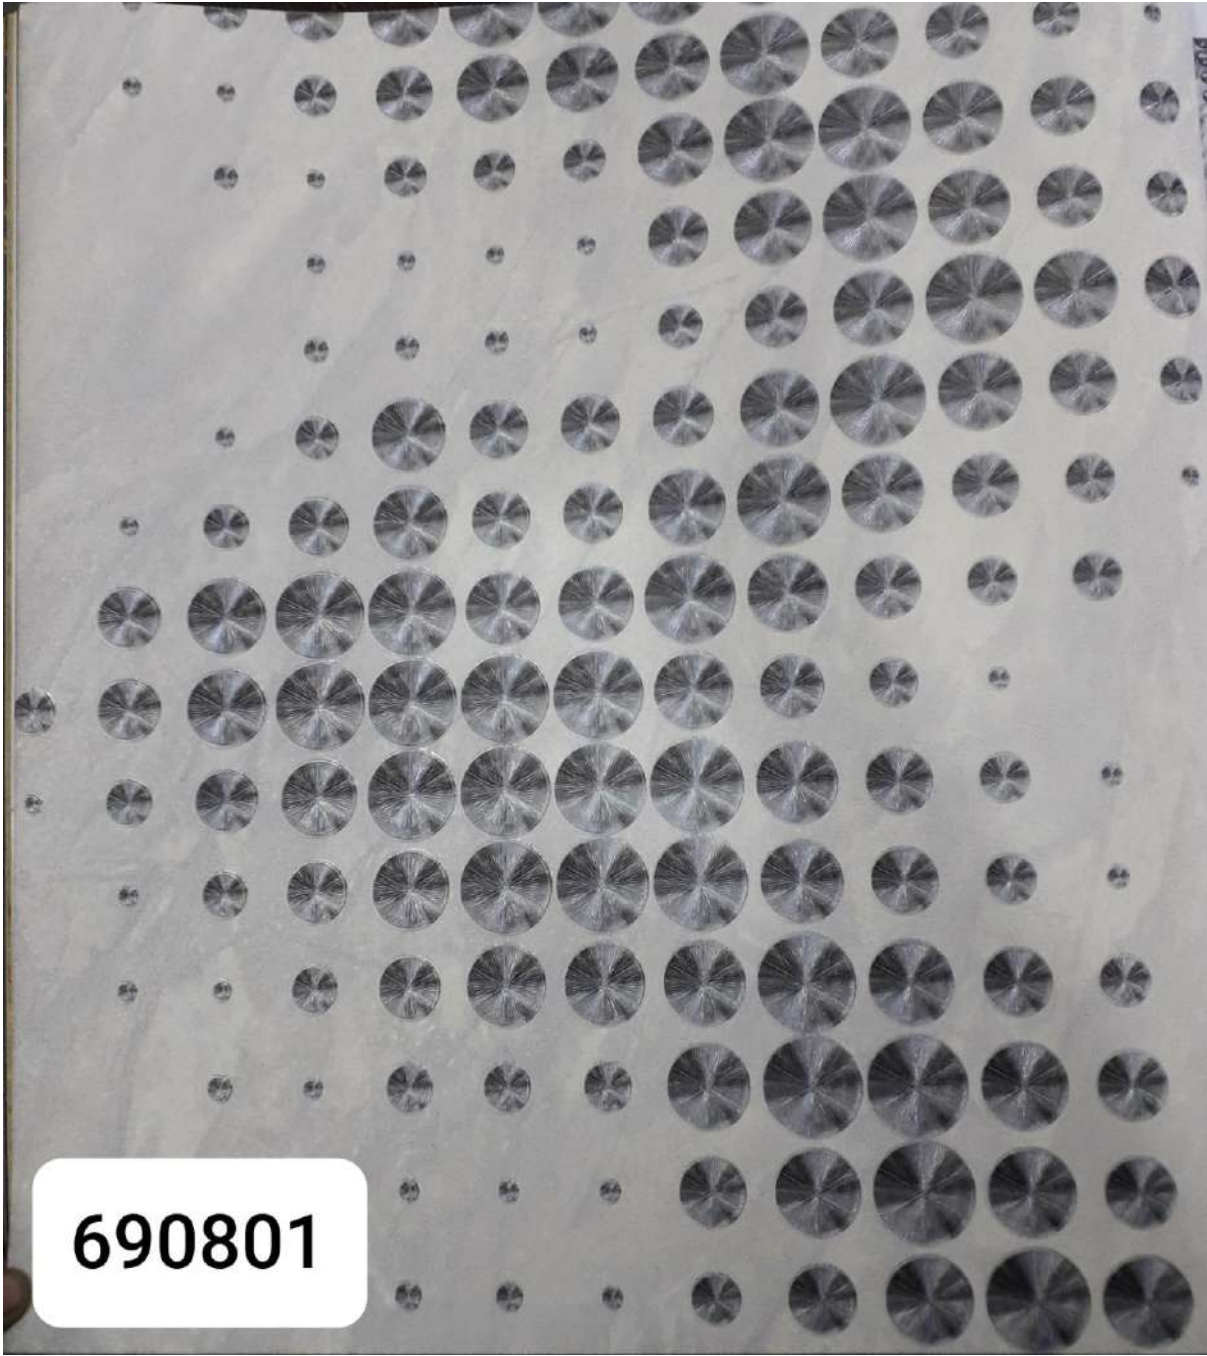

690702

690703

690804

690801

**TV99503**

**TV99201**

**TV99203**

**TV99206**

**TV99114**

**TV99113**

The image features a decorative background with a repeating pattern of stylized floral and scrollwork motifs. The motifs are rendered in a light grey color against a slightly darker, textured grey background. Some of the motifs are highlighted with a metallic sheen, appearing in shades of gold and dark purple. In the center of the image, there is a white, rounded rectangular box containing the text "TV99111" in a bold, black, sans-serif font.

66123

66122

66124

The image features a dense halftone dot pattern in shades of grey and black. A white rounded rectangle is positioned in the lower center, containing the number 66055 in a bold, black, sans-serif font.

66055

66052

The image features a halftone pattern of a person's face, rendered in shades of green and brown. The pattern is composed of small dots of varying density, creating a textured effect. In the lower right quadrant, there is a white rounded rectangle containing the number 66058 in a bold, black, sans-serif font.