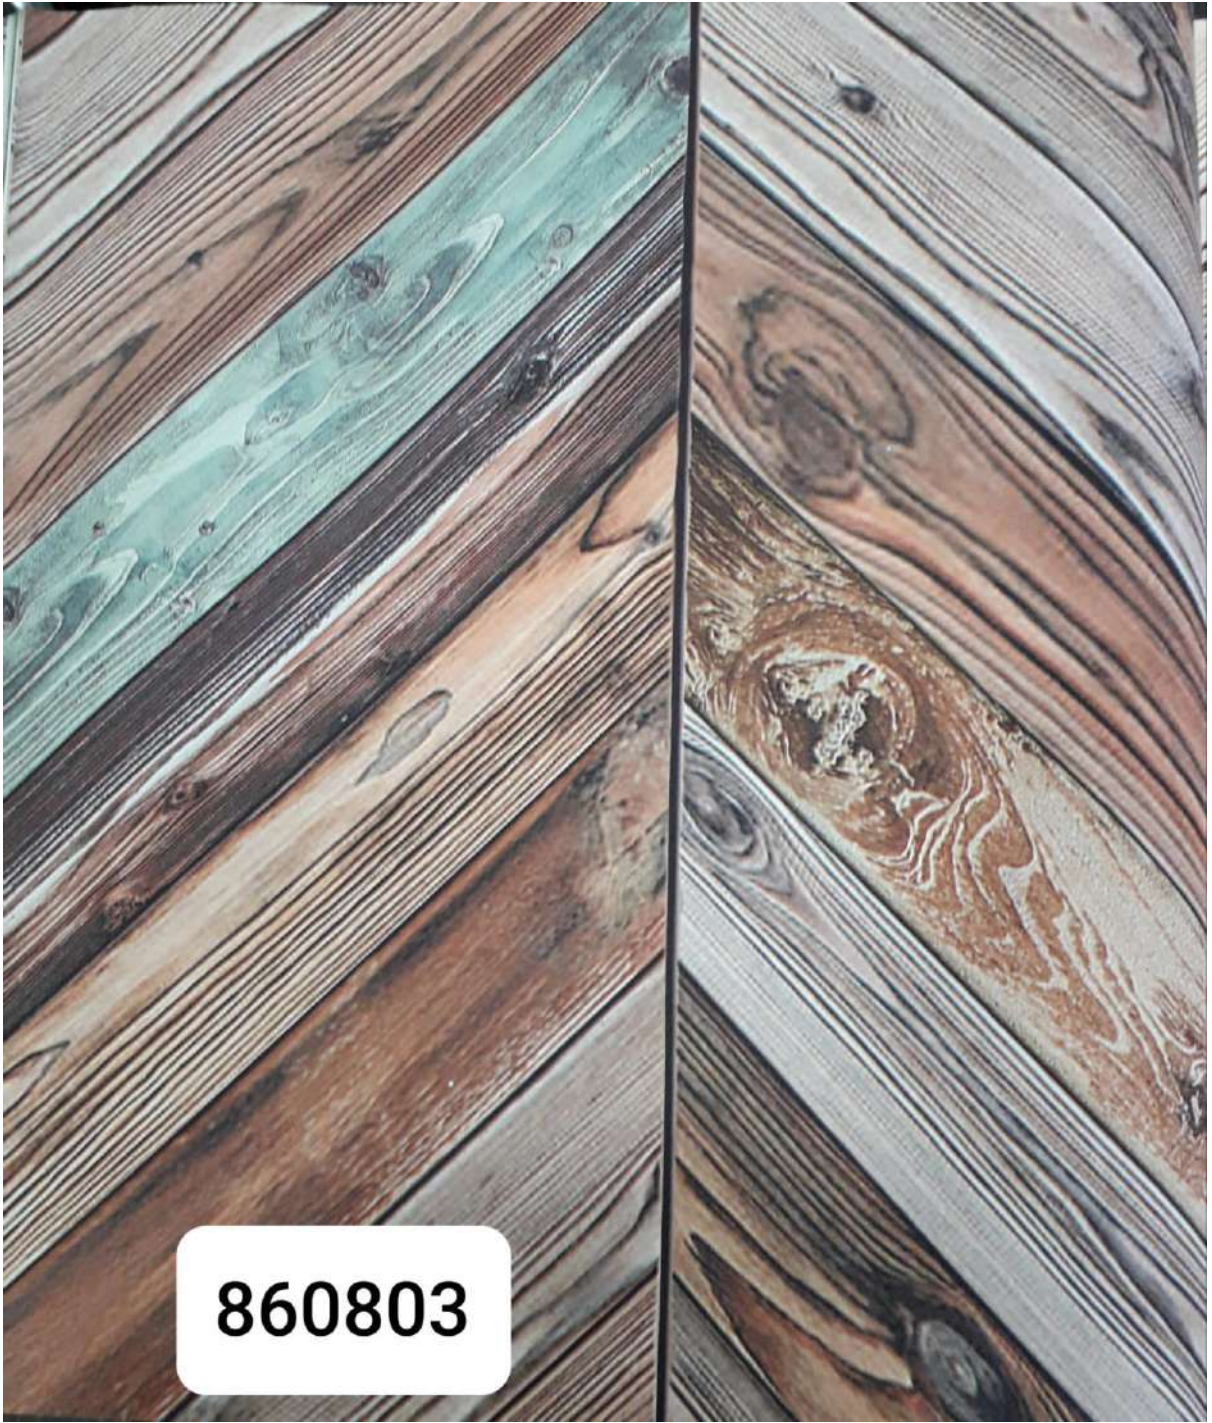

**TV99114**

**TV99113**

The image features a decorative background with a repeating pattern of stylized floral and scrollwork motifs. The motifs are rendered in a light grey color against a slightly darker, textured grey background. Some of the motifs are highlighted with a metallic sheen, appearing in shades of gold and dark purple. In the center of the image, there is a white, rounded rectangular box containing the text "TV99111" in a bold, black, sans-serif font.

66055

66052

The image features a halftone pattern of a person's face, rendered in shades of green and brown. The pattern is composed of small dots of varying density, creating a textured effect. In the lower right quadrant, there is a white rounded rectangle containing the number 66058 in a bold, black, sans-serif font.

**YF473602**

**YF473603**

**YF470801**

**YF470803**

**860403**

860404

**860803**

**860801**

**CK0204**

**CK0102**

**CK0103**

**CK0203**