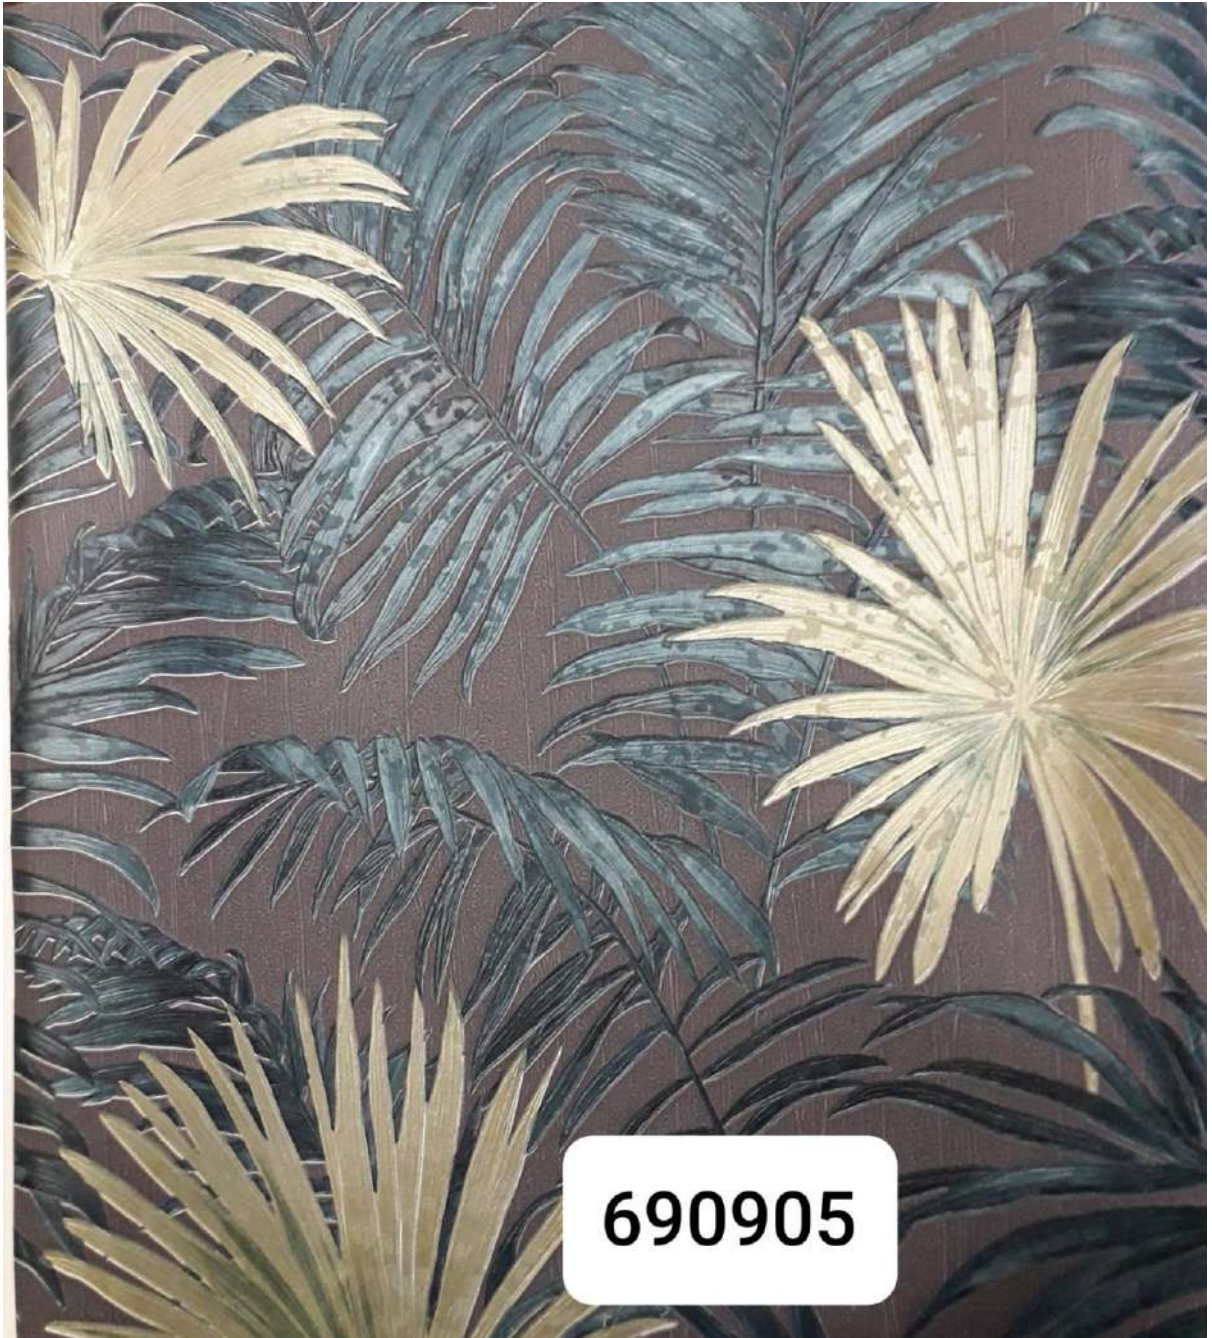

690601

690603

**690905**

**690903**

**690902**

**690101**

**690501**

690502

**TV99114**

**TV99113**

The image features a decorative background with a repeating pattern of stylized floral and scrollwork motifs. The motifs are rendered in a light grey color against a slightly darker, textured grey background. Some of the motifs are highlighted with a metallic sheen, appearing in shades of gold and dark purple. In the center of the image, there is a white, rounded rectangular box containing the text "TV99111" in a bold, black, sans-serif font.

66123

66122

66124

The image features a dense halftone dot pattern in shades of grey and black. A white rounded rectangle is positioned in the lower center, containing the number 66055 in a bold, black, sans-serif font.

66055

66052

The image features a halftone pattern of a person's face, rendered in shades of green and brown. The pattern is composed of small dots of varying density, creating a textured effect. In the lower right quadrant, there is a white rounded rectangle containing the number 66058 in a bold, black, sans-serif font.