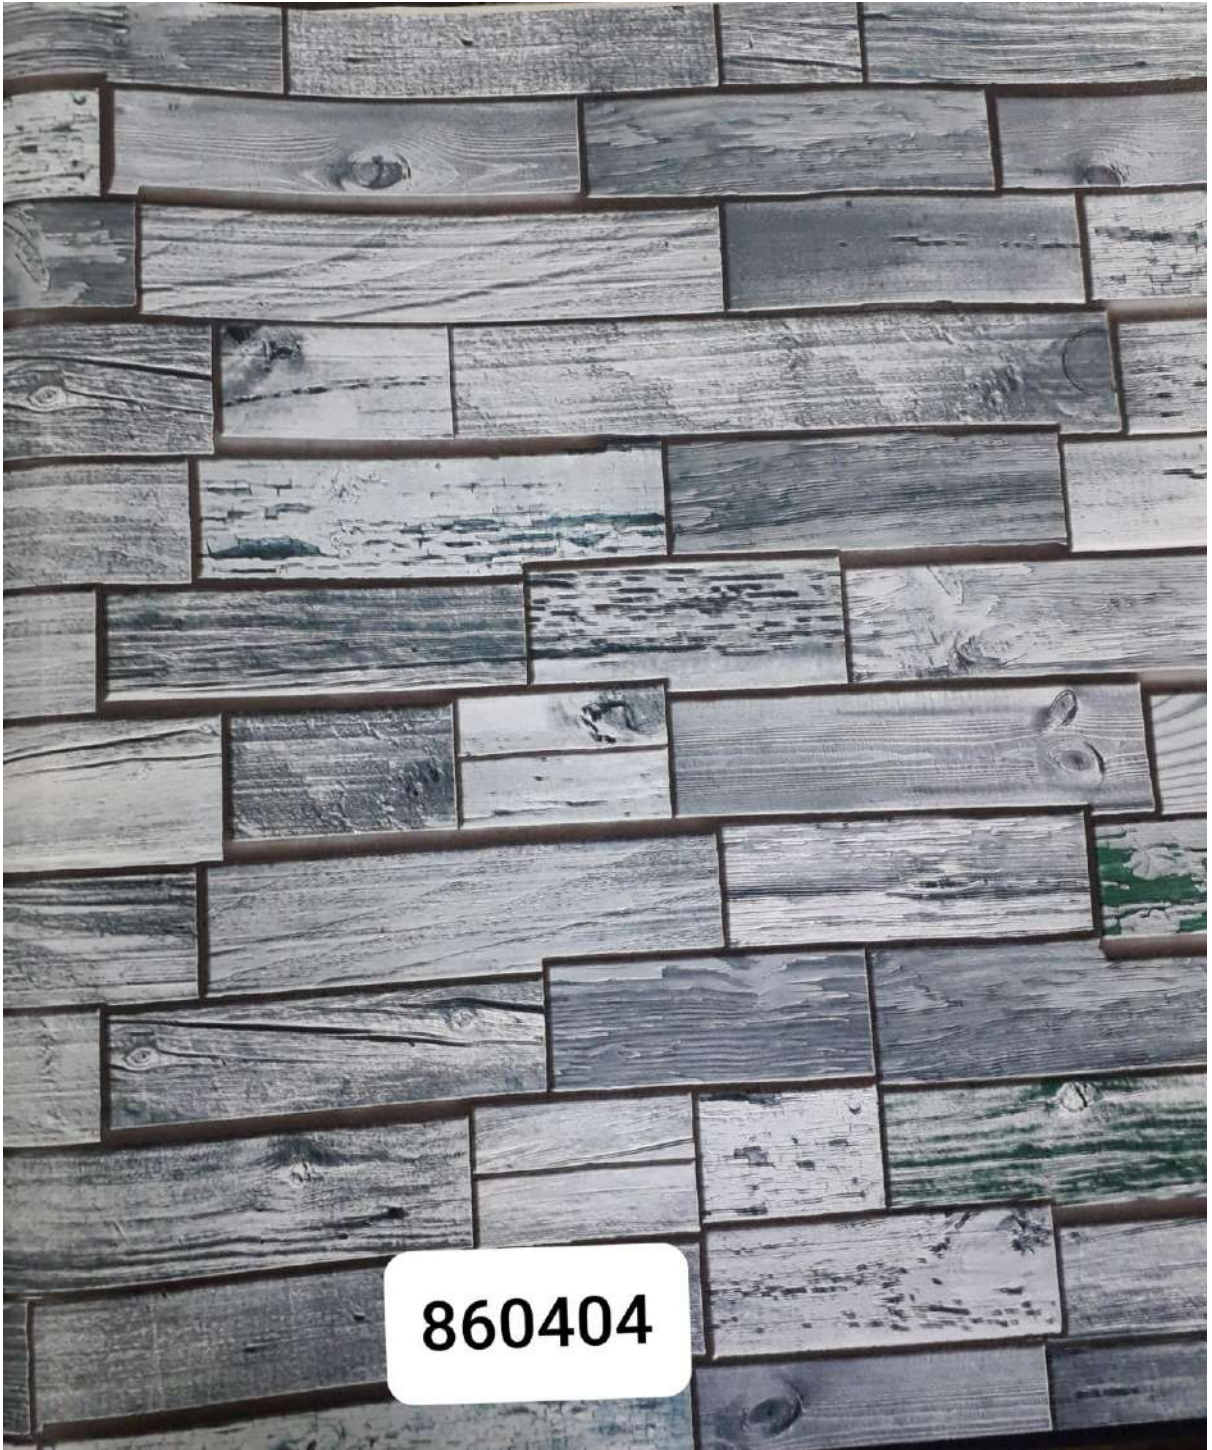

**TV99114**

**TV99113**

The image features a decorative background with a repeating pattern of stylized floral and scrollwork motifs. The motifs are rendered in a light grey color against a slightly darker, textured grey background. Some of the motifs are highlighted with a metallic sheen, appearing in shades of gold and dark purple. In the center of the image, there is a white, rounded rectangular box containing the text "TV99111" in a bold, black, sans-serif font.

**YF473602**

**YF473603**

**YF470801**

**YF470803**

**860403**

860404

**860803**

**860801**