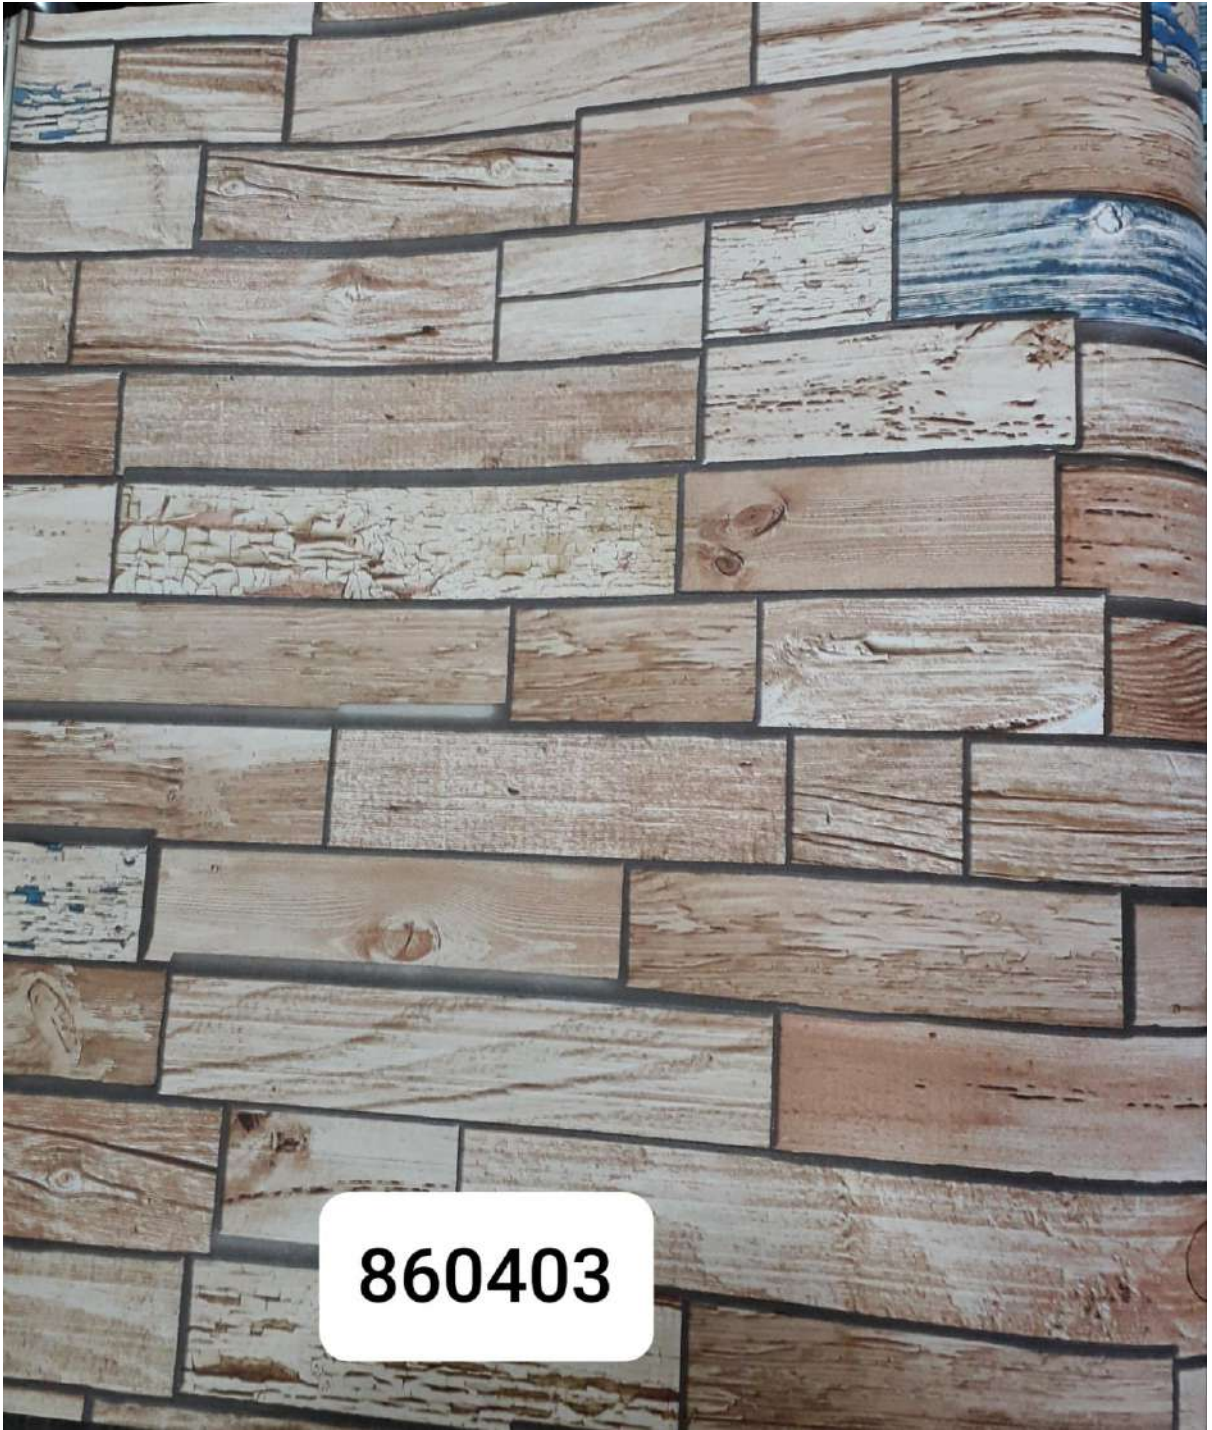

**TV99114**

**TV99113**

The image features a decorative background with a repeating pattern of stylized floral and scrollwork motifs. The motifs are rendered in a light grey color against a slightly darker, textured grey background. Some of the motifs are highlighted with a metallic sheen, appearing in shades of gold and dark purple. In the center of the image, there is a white, rounded rectangular box containing the text "TV99111" in a bold, black, sans-serif font.

**YF473602**

**YF473603**

**YF470801**

**YF470803**

**860403**

860404

**860803**

**860801**