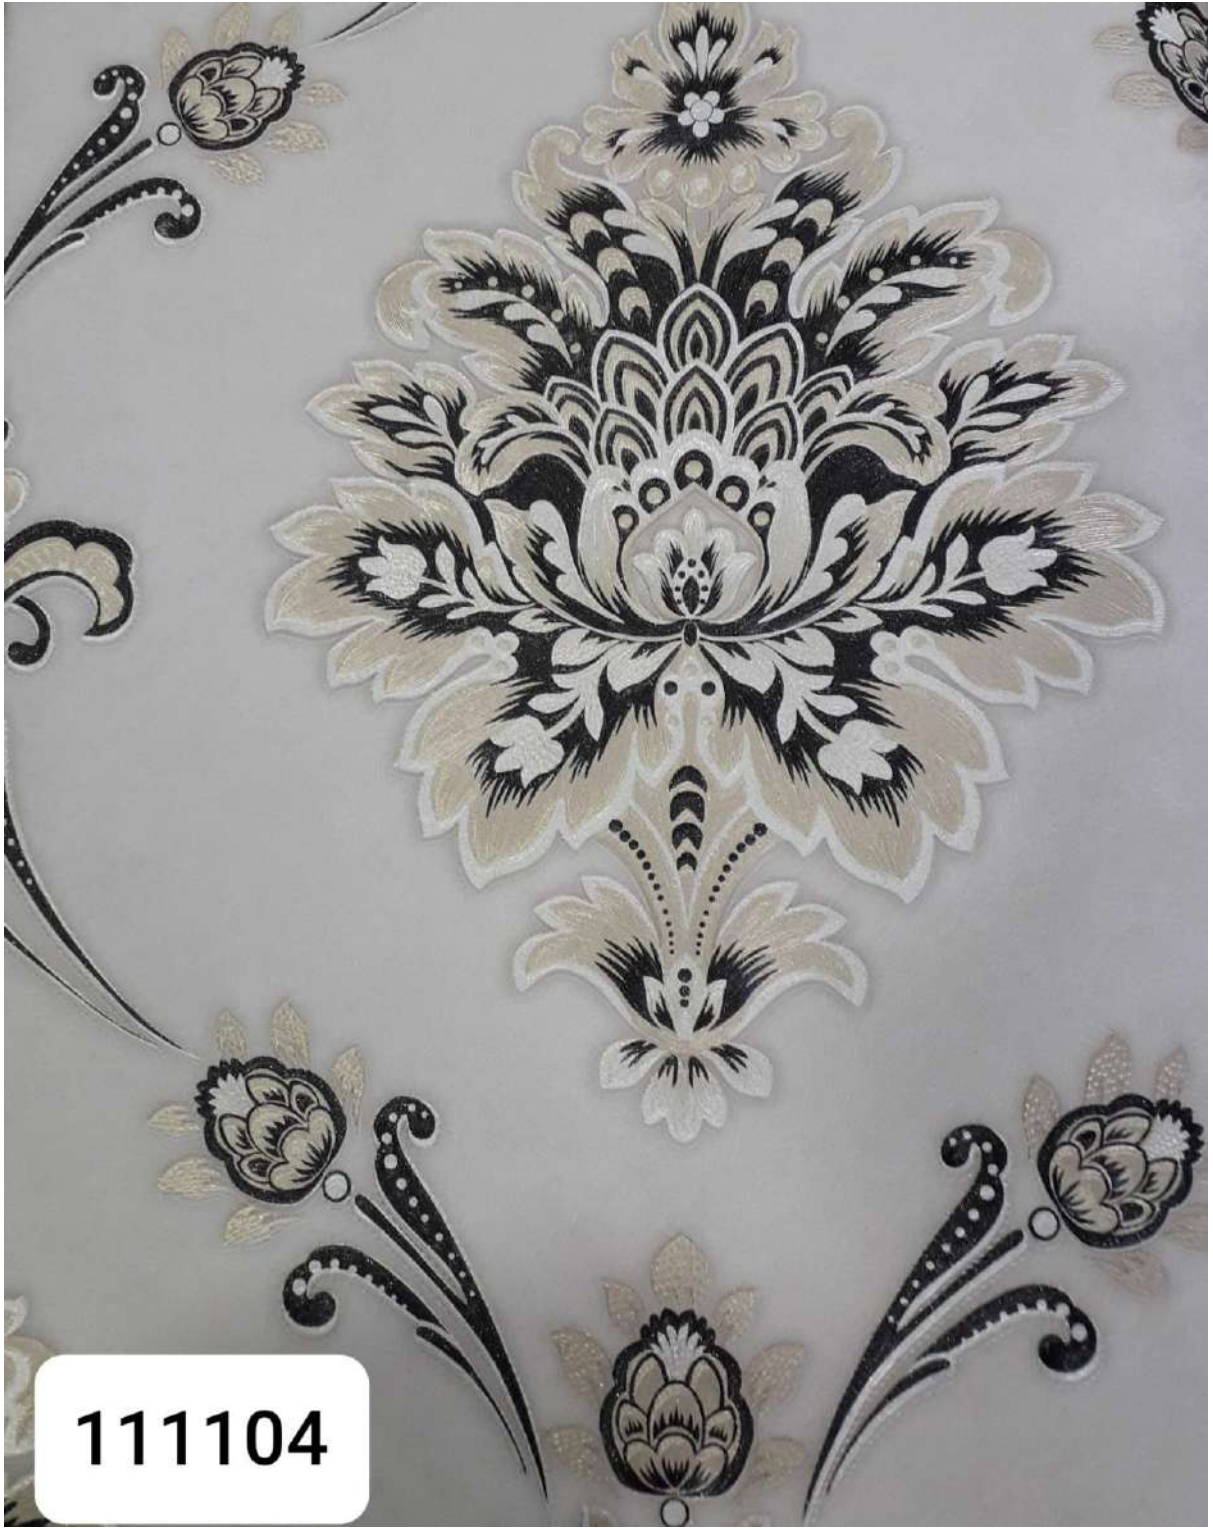

**TV99114**

**TV99113**

The image features a decorative background with a repeating pattern of stylized floral and scrollwork motifs. The motifs are rendered in a light grey color against a slightly darker, textured grey background. Some of the motifs are highlighted with a metallic sheen, appearing in shades of gold and dark purple. In the center of the image, there is a white, rounded rectangular box containing the text "TV99111" in a bold, black, sans-serif font.

**TV99301**

**TV99303**

**TV99602**

**TV99609**

**TV99610**

111107

111104

111102

66123

66122

66124

The image features a dense halftone dot pattern in shades of grey and black. A white rounded rectangle is positioned in the lower center, containing the number 66055 in a bold, black, sans-serif font.

66055

66052

The image features a halftone pattern of a person's face, rendered in shades of green and brown. The pattern is composed of small dots of varying density, creating a textured effect. In the lower right quadrant, there is a white rounded rectangle containing the number 66058 in a bold, black, sans-serif font.