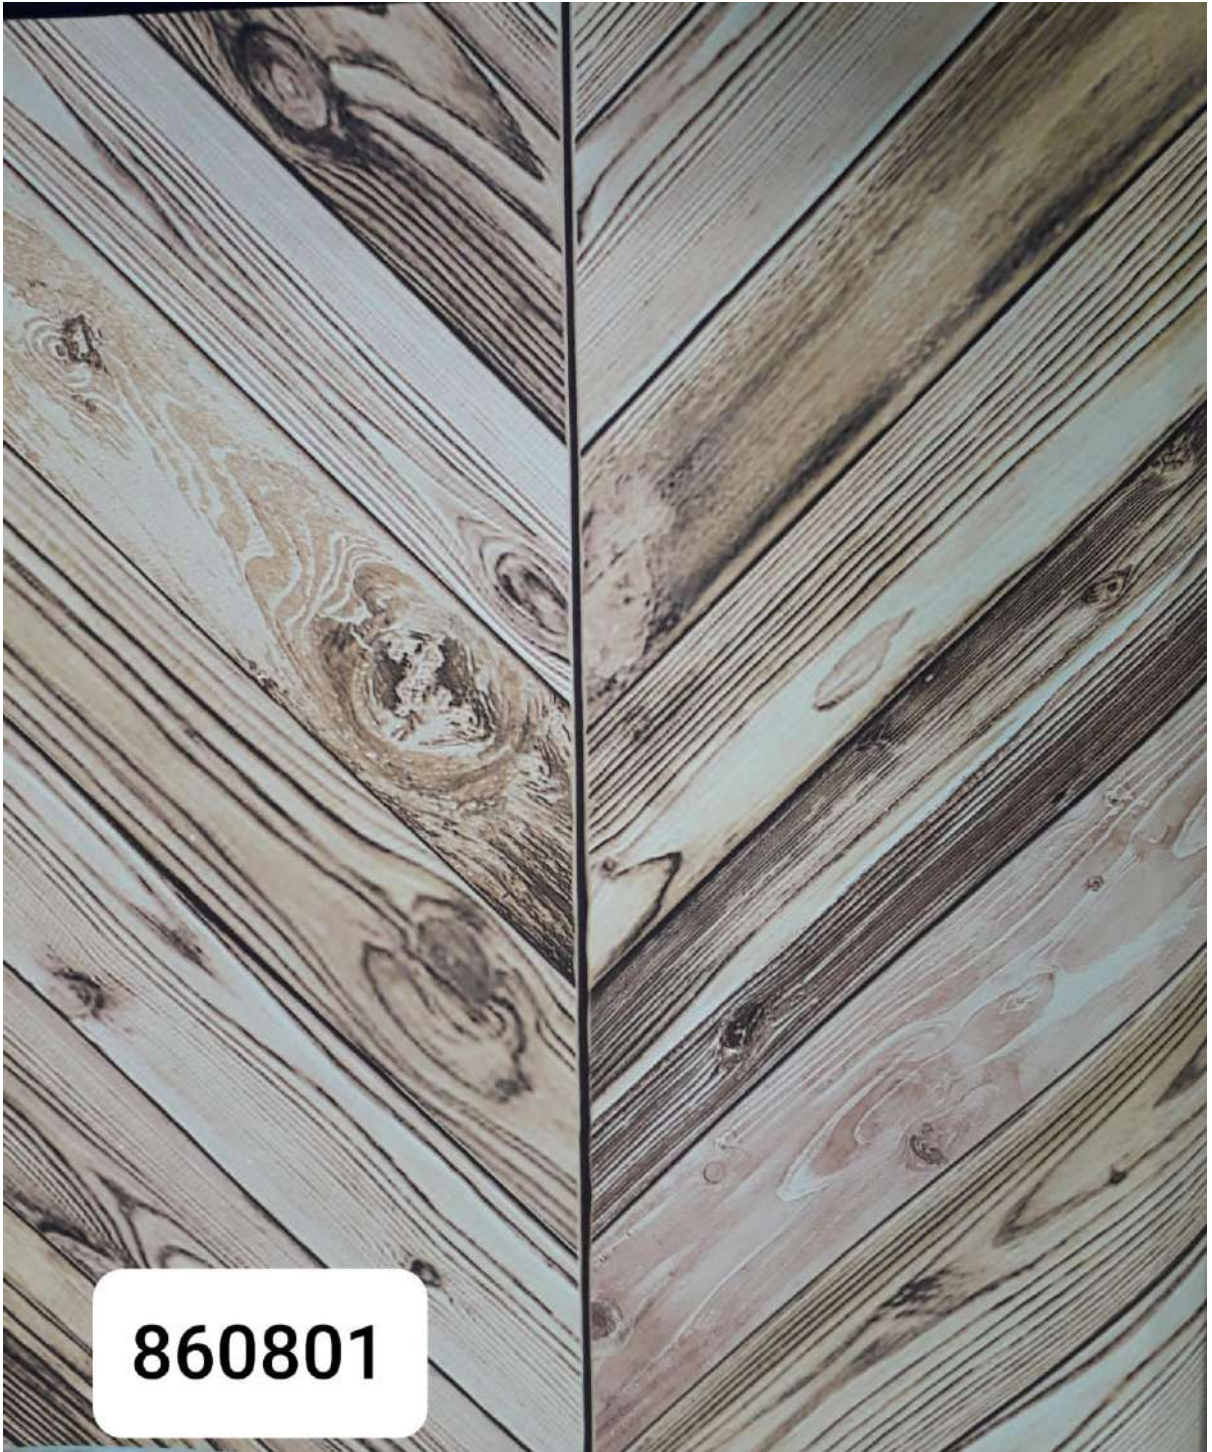

**TV99114**

**TV99113**

The image features a decorative background with a repeating pattern of stylized floral and scrollwork motifs. The motifs are rendered in a light grey color against a slightly darker, textured grey background. Some of the motifs are highlighted with a metallic sheen, appearing in shades of gold and dark purple. In the center of the image, there is a white, rounded rectangular box containing the text "TV99111" in a bold, black, sans-serif font.

**YF473602**

**YF473603**

**YF470801**

**YF470803**

**860403**

860404

**860803**

**860801**